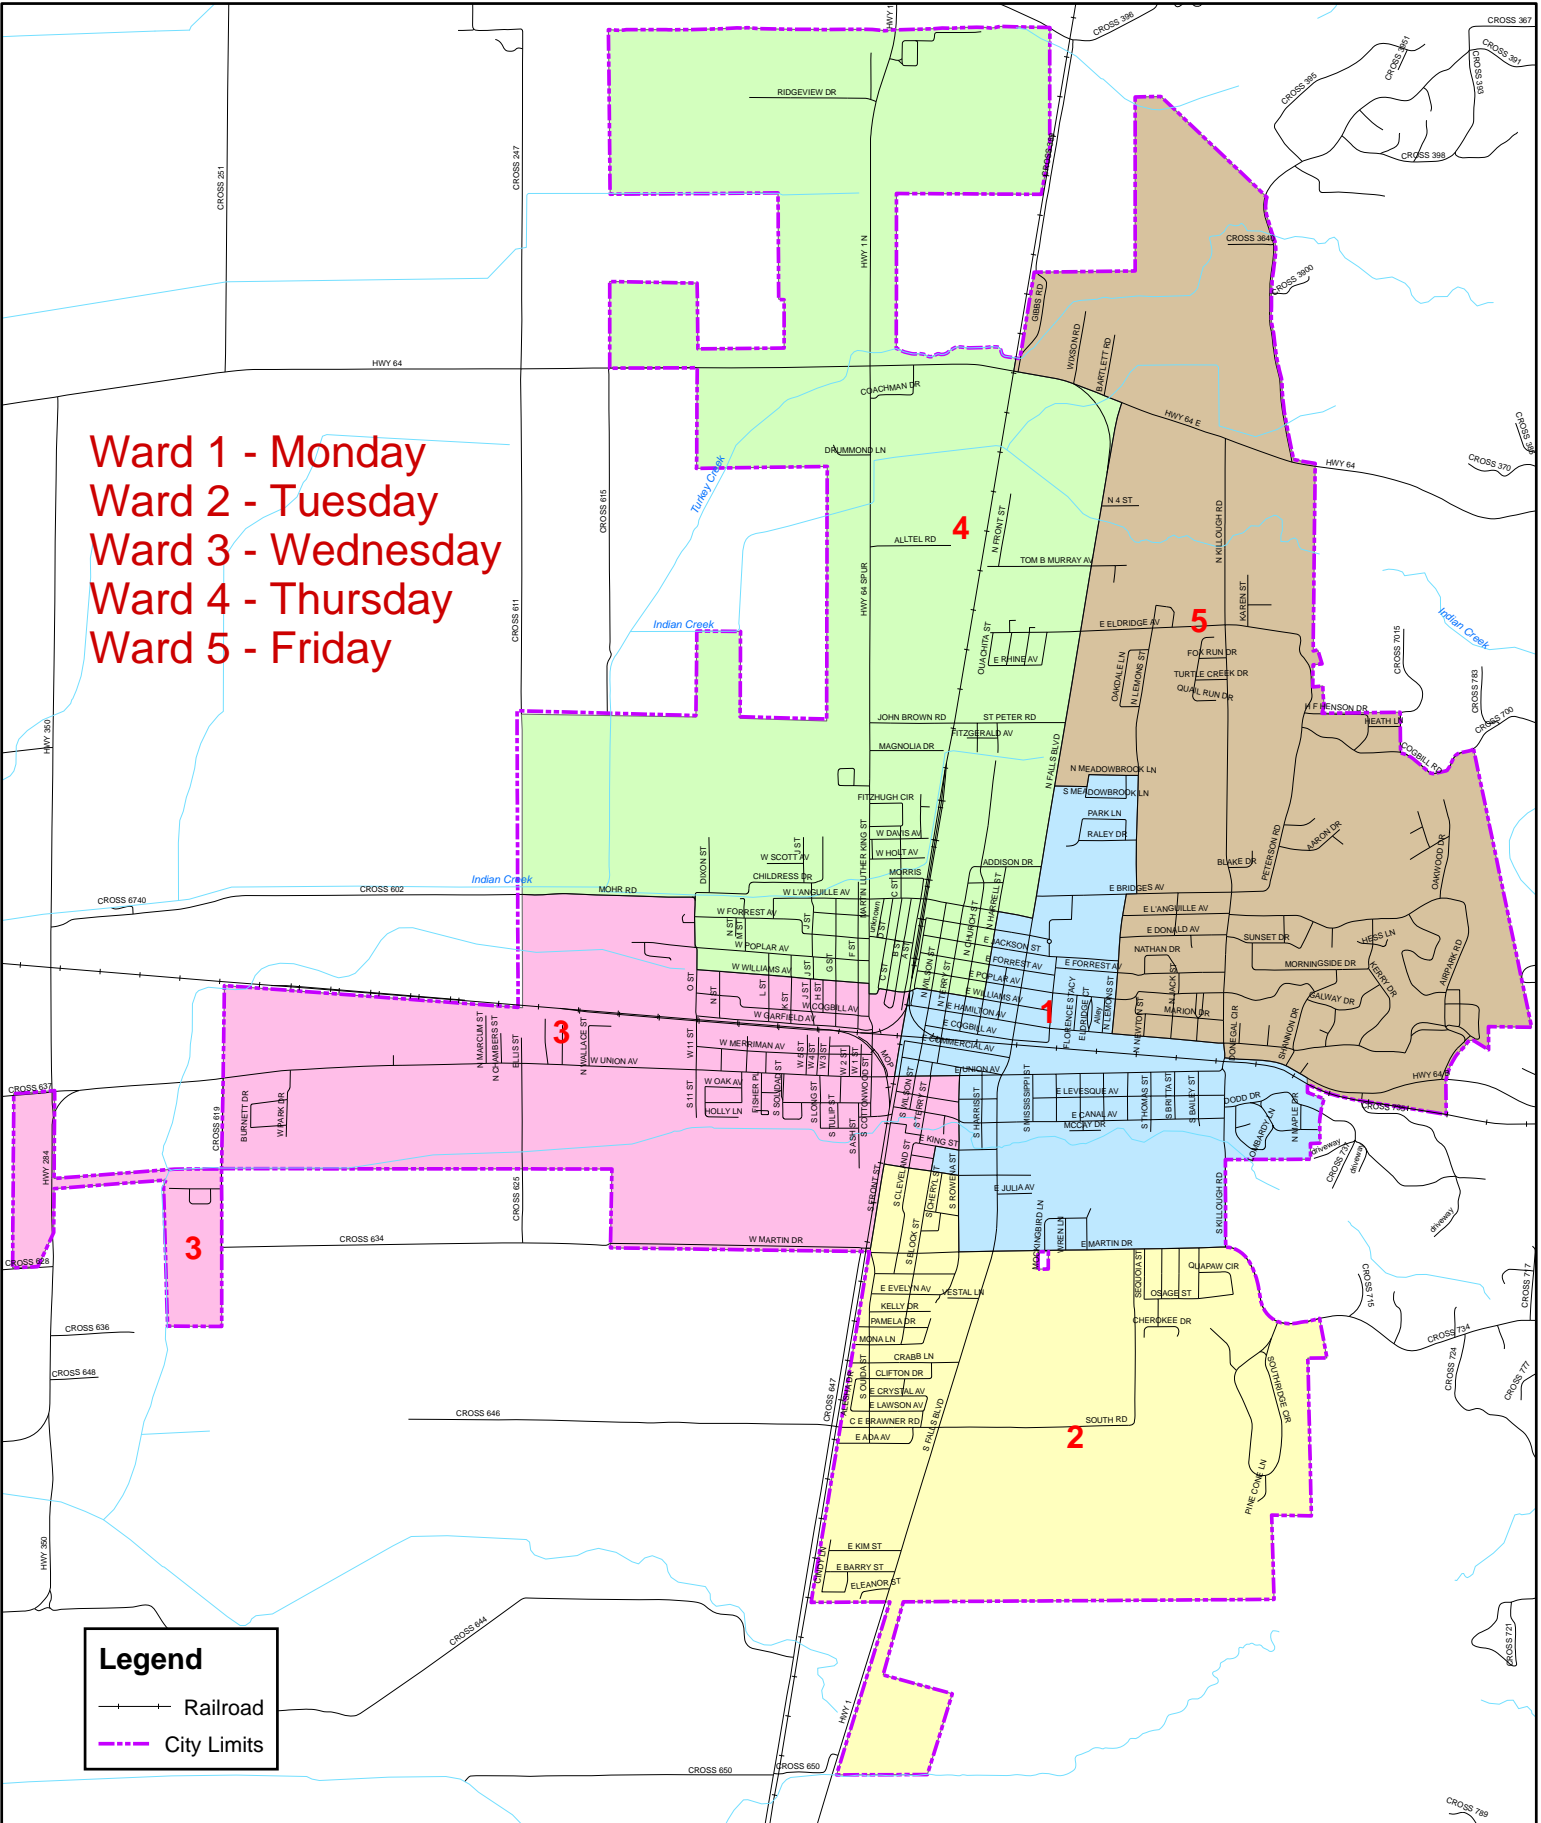

Ward 1 - Monday
 Ward 2 - Tuesday
 Ward 3 - Wednesday
 Ward 4 - Thursday
 Ward 5 - Friday

Legend

- +— Railroad
- - - - - City Limits

WARDS

1		2		3		4		5	

WYNNE, ARKANSAS